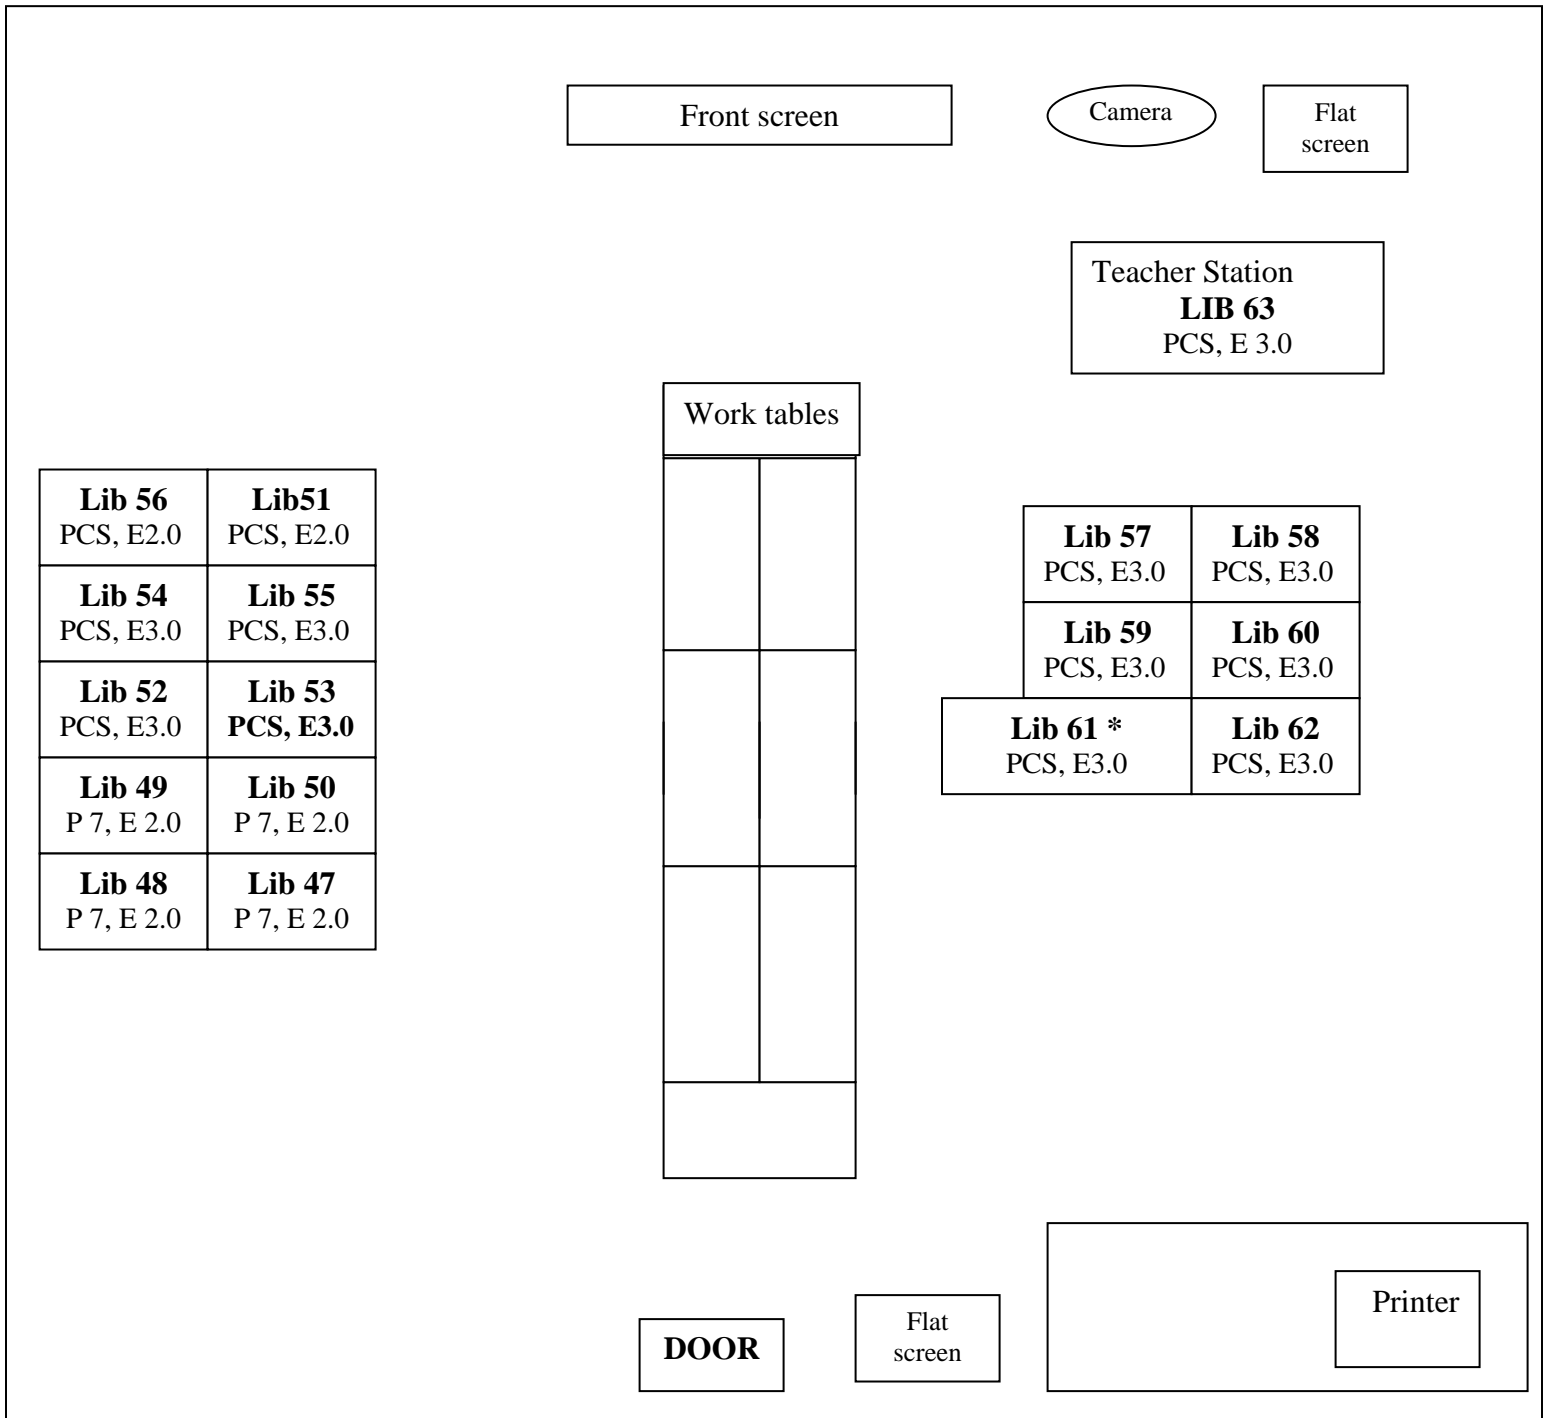

# Technology Learning Center (TLC) Room Layout

**P – Photoshop 7 or Photoshop CS**  
**E – Photoshop Elements 2.0 – 3.0**  
**\* - ADA station with adjustable table**