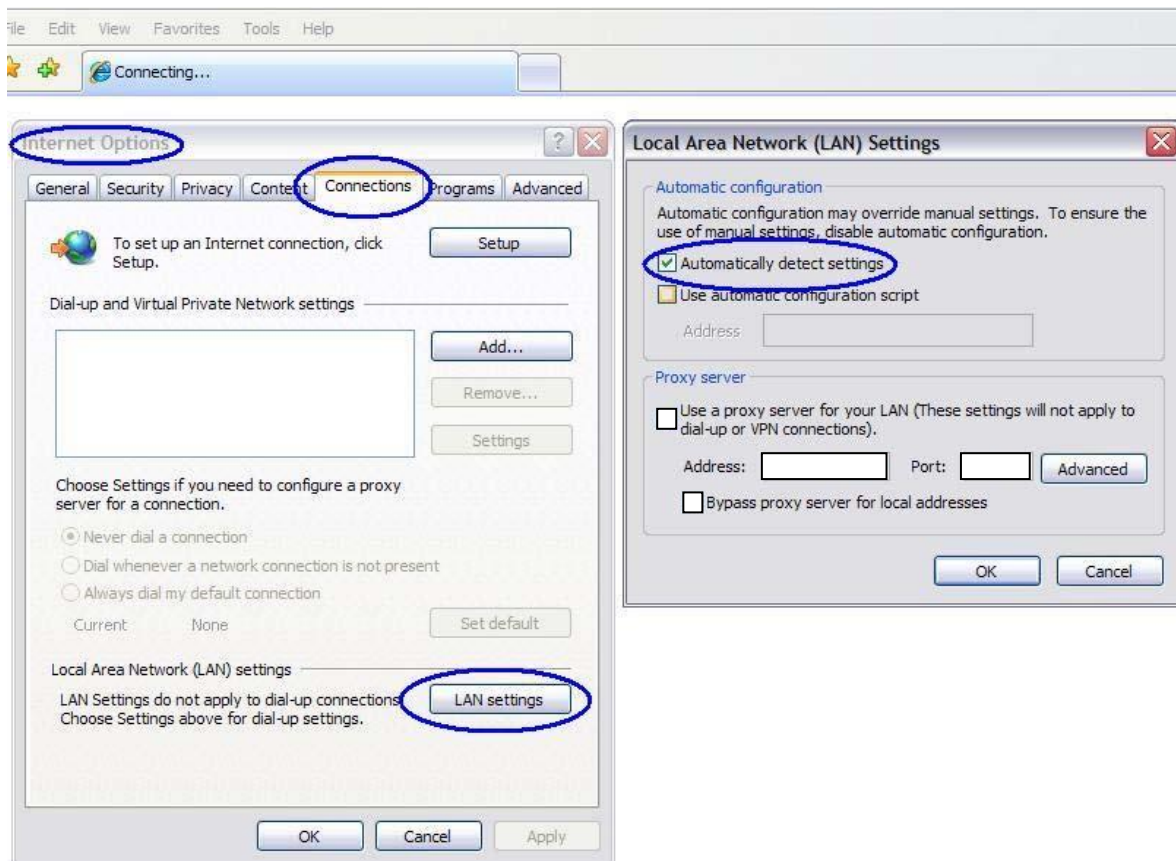

How to Configure Your Wireless Laptop to Access the Internet From Hartnell College

The following information provides step-by-step instructions for accessing the Internet from your wireless laptop in the Hartnell College Library. If you use Internet Explorer as your Web browser, use the first set of instructions. If you use Fire Fox, use the second set of instructions.

1. Internet Explorer connection guide:

Tools > Internet Options > Connections > LAN Settings > check Automatically Detect Settings