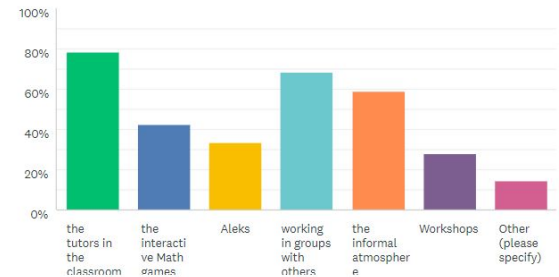

# General Information

---

- Our goal for Math Academy is to provide you with opportunities to work in small groups in a welcoming and supportive learning environment
- The Winter 2021 Online Math Academy will be offered in the evening.
  - *We are going to pilot this new structure to accommodate our working students. Our goal will be to offer a day and evening option in summer 2021, but we will pilot the new structure this winter to help us prepare for summer 2021.*

# Online Summer 20 Math Academy Feedback

- I will take away effective strategies for studying, and I learned how to deeply think about math. I wouldn't say I ever hated math because of times of frustration, but this has made math easier.
- A take away from my experience would be how there are many people ready to help and show you step by step process
- the workshops helped a lot on my anxiety for this coming semester. The pomodoro technique, the different techniques for notes taking.
- I appreciated how the instructors and tutors shared their journey with math and how it wasn't as perfect as we would think, which makes them much more understanding of each individual's journey with math

What did you like MOST about the Math Academy program (select all that apply)?

Answered: 158 Skipped: 0