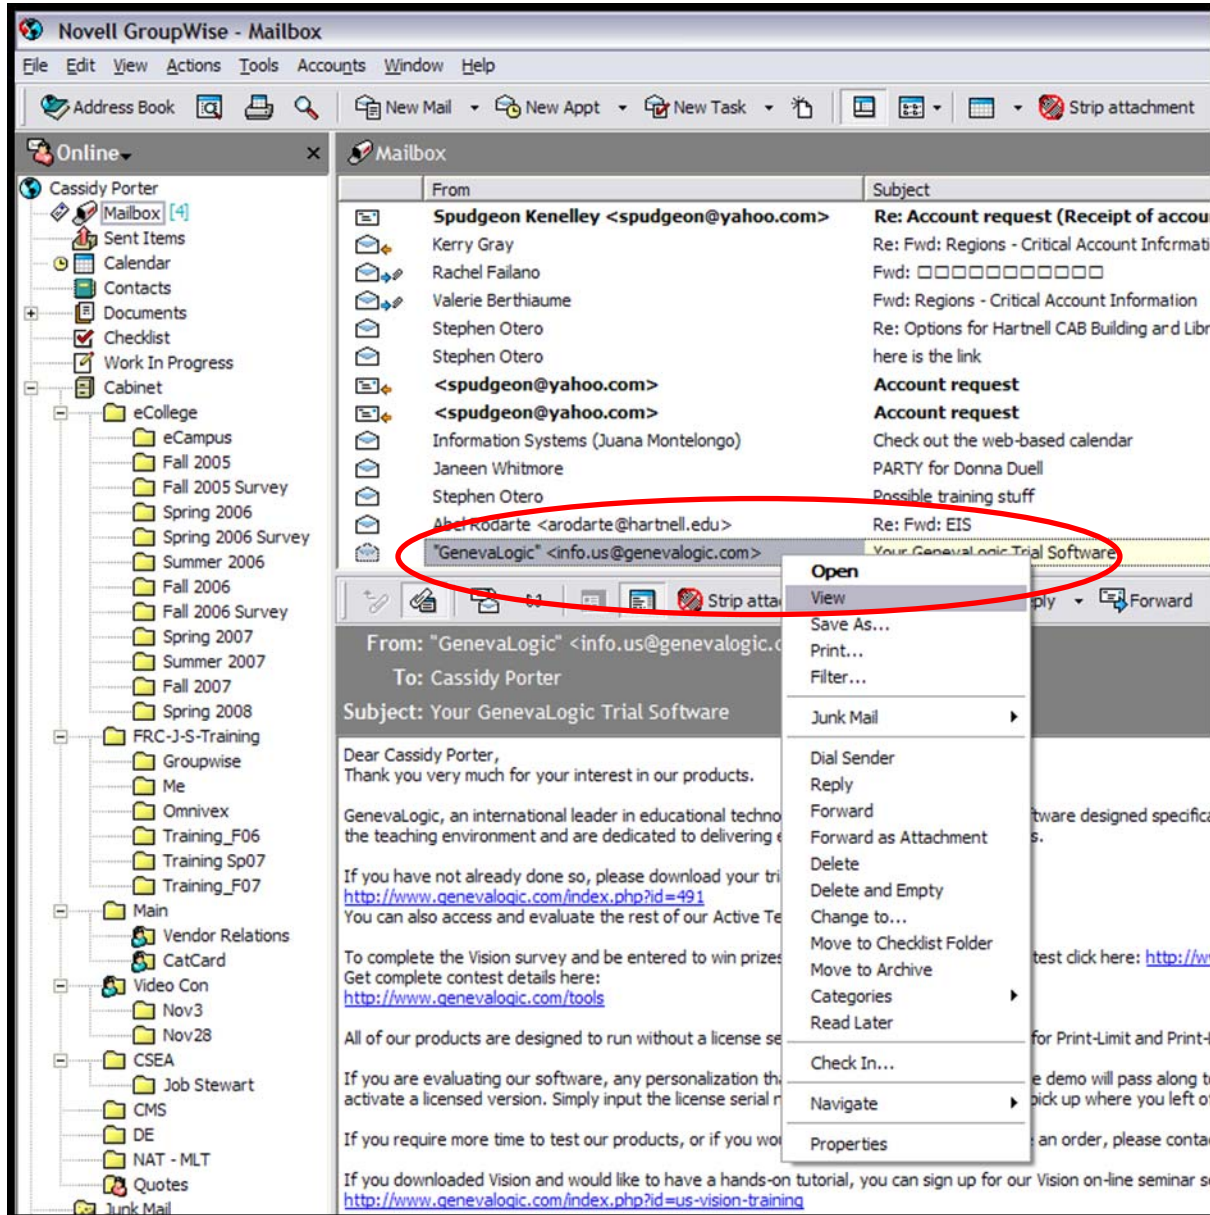

How To Report Spam

Right click the spam email and choose view.

How To Report Spam

Click on "mime". Then copy and paste all the information into an email to KGray@hartnell.edu.