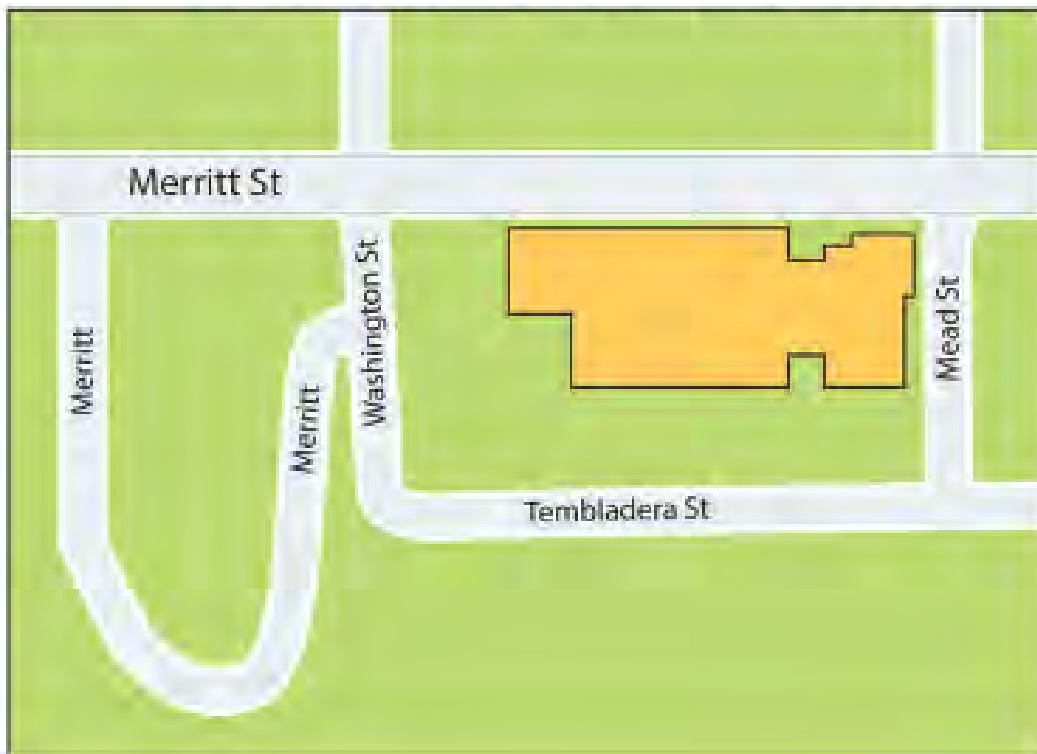

HARTNELL COLLEGE CASTROVILLE EDUCATION CENTER

Hartnell College - Castroville Education Center

10241 Tembladera St, Castroville, CA 95012

831-755-6711