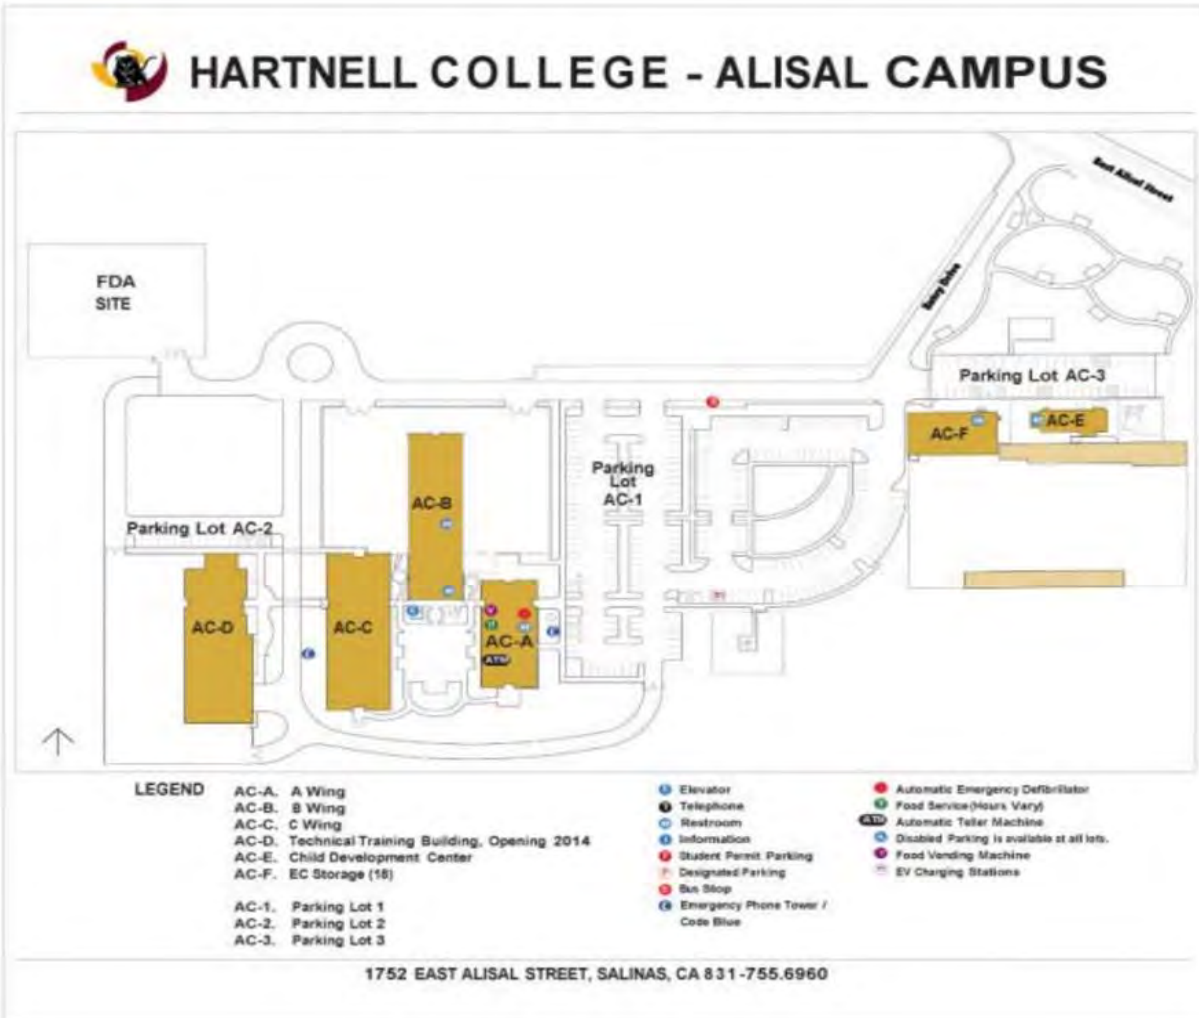

MAPS

- Alisal Campus
- Castroville Campus
- King City Campus
- Main Campus
- Soledad Campus

HARTNELL COLLEGE

↑
LEGEND

- | | | | | |
|--|--|--|---|--|
| <ul style="list-style-type: none"> A. Learning Resource Center (LRC) B. Student Services C. Student Center D. CAB - College Administration Building North E. CAB - College Administration Building South F. Weightroom G. Auxiliary Gym H. Main Gym J. Visual Arts K. Performing Arts / Western Stage L. Maintenance, Operations & Receiving M. Child Development Center | <ul style="list-style-type: none"> N. Merrill Hall P. Fieldhouse R. Hartnell College Welcome Center S. Science Building T. Institutional Planning & Effectiveness U. Pool V. Tennis Courts W. Soccer Field X. Baseball Field Y. Track Z. Softball Field | <ul style="list-style-type: none"> 1. Parking Structure 2. Parking Lot 2 3. Parking Lot 3 4. Parking Lot 4 5. Parking Lot 5 6. Parking Lot 6 | <ul style="list-style-type: none"> Elevator Telephone Restroom Information Student Permit Parking Designated Parking Bus Stop | <ul style="list-style-type: none"> Automatic Emergency Defibrillator Food Service (Hours Vary) Automatic Teller Machine Disabled Parking is available at all lots. Food Vending Machine EV Charging Stations Emergency Phone Tower / Code Blue |
|--|--|--|---|--|

411 CENTRAL AVENUE, SALINAS CA 93901 (831) 755 - 6700

**HARTNELL COLLEGE
KING CITY CAMPUS**

117 N. SECOND STREET, KING CITY, CA 831-386.7100

HARTNELL COLLEGE SOLEDAD CAMPUS

- LEGEND**
- CR Community Room
 - V Vending Machines
 - Restroom
 - Accessible Access or Parking
 - EV Charging Stations- future
 - Emergency Phone Tower / Code Blue
 - Bus Stop