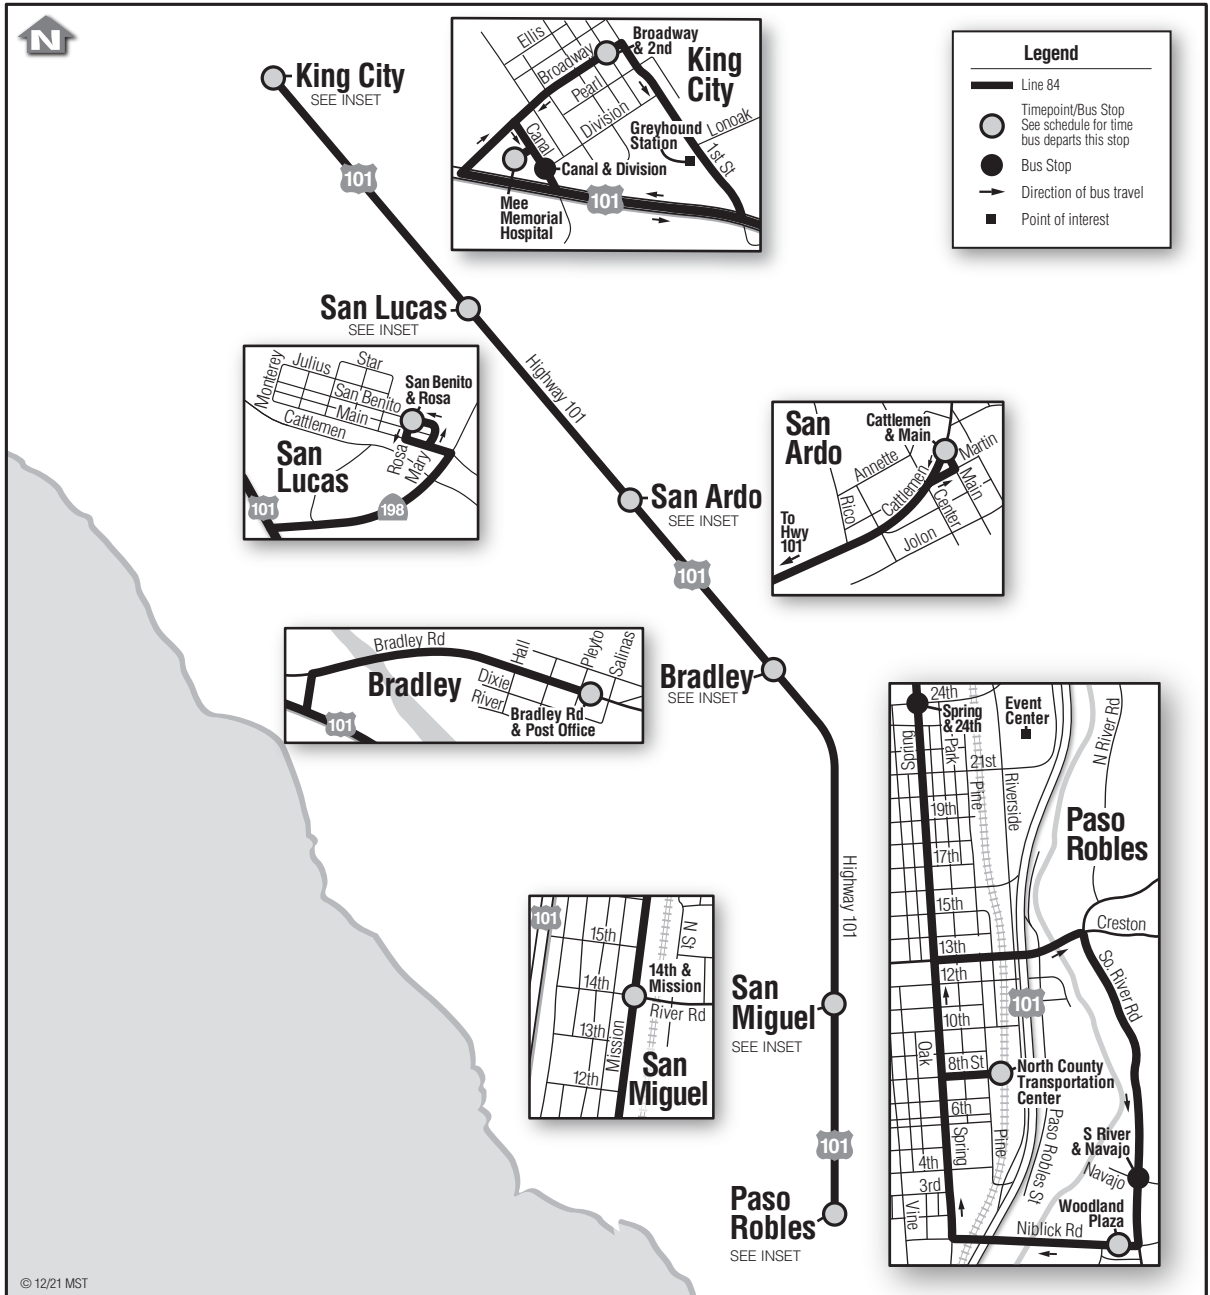

84 King City–Paso Robles

Regional / Discount
Regional / Descuento
\$3.50 / \$1.75

© 12/21 MST

Continued on next page

84 Paso Robles

Weekdays*/Días de la semana*

Notes	King City Broadway & 2nd ○	King City Mee Memorial Hospital ○	San Lucas San Benito & Rosa St ○	San Ardo Cattleman Rd & Main St ○	Bradley Post Office ○	San Miguel Mission St & 14th St ○	Paso Robles Niblick & Woodland Plaza ○	Paso Robles North County Transportation Center ○
--	9:35 3:30	9:50 3:45	10:05 4:00	10:22 4:17	10:38 4:33	10:56 4:51	11:01 4:56	
Saturdays & Sundays/Sábados y Domingos								
10:00 5:00	10:07 5:07	10:22 5:22	10:37 5:37	10:54 5:54	11:11 6:11	11:29 6:29	11:34 6:34	

Light Type = AM **Bold Type = PM**

84 King City

Weekdays*/Días de la semana*

Notes	Paso Robles North County Transportation Center ○	San Miguel Mission St & 14th St ○	Bradley Post Office ○	San Ardo Cattleman Rd & Main St ○	San Lucas San Benito & Rosa St ○	King City Mee Memorial Hospital ○	King City Broadway & 2nd ○
--	11:15 5:10	11:31 5:26	11:47 5:42	6:55 12:05 6:00	7:10 12:20 6:15	7:24 12:34 6:29	7:31 12:41 6:36
Saturdays & Sundays/Sábados y Domingos							
A	12:45	1:01	1:17	1:35	1:50	2:04	2:10
A	7:20	7:36	7:52	8:10	8:25	8:39	8:45

Notes:

*Line 84 does not operate on Thanksgiving, Christmas, and New Year's Day

A - Trip continues as Line 23 to Salinas

Light Type = AM **Bold Type = PM**